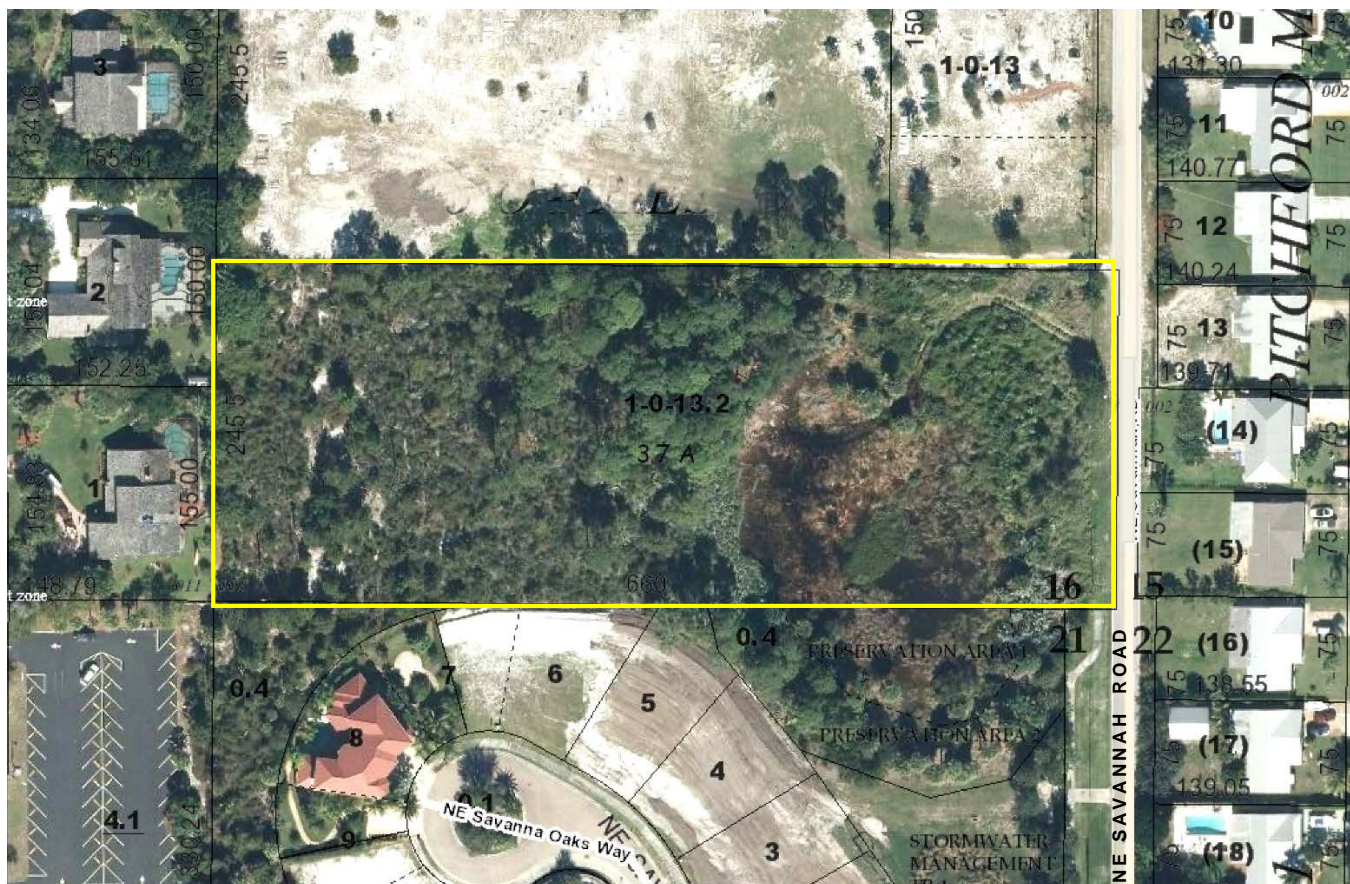

3.7ac Estate Parcel

NE Savannah Road, Jensen Beach, Florida

\$429,000.

- Beautiful Estate Homesite
- Convenient, yet secluded location
- 245 ft Frontage on NE Savannah Road
- Adjacent to Upscale Developments
- Picturesque sloping, wooded site
- Unique one-of-a-kind offering
- Call for additional details